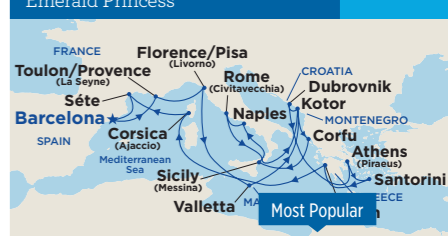

Grand Mediterranean Collection

Emerald Princess® 22 Nights

Most Popular

Interior*	Oceanview*	Balcony*	Mini-suite*
LAUNCH FARES PP FROM*	$5,459	$6,519	$7,639
YOUR FARES PP FROM*	$4,829	$5,779	$6,699
Up to $1,000 air spending money per stateroom†			

2019 DEPARTURES | 21 Sep, 13 Oct, 2 Oct*

*Fares are per person twin share based on 13/10/19 sailing. Higher fares may apply to other departures. A Itinerary varies: Rome roundtrip.